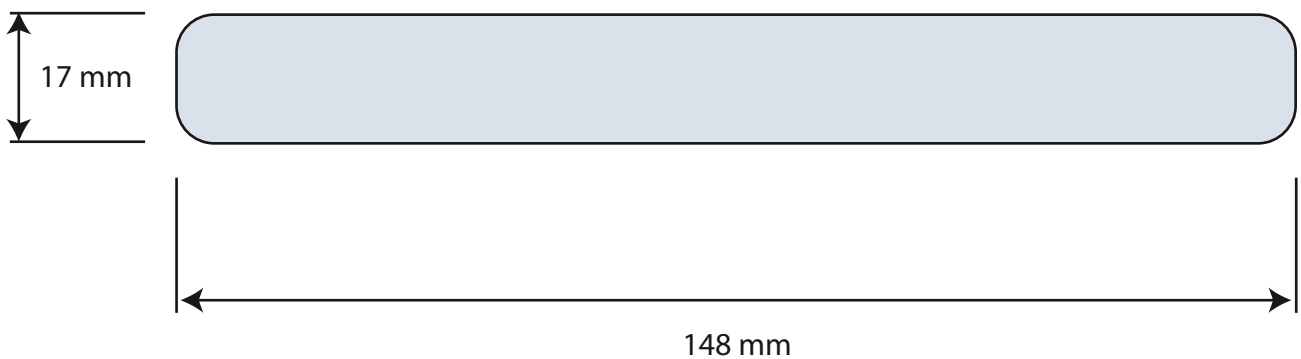

VHS Spine Labels Print Area Specifications

Shaded Area Indicates
Print Area of label

Please note, there is no bleed area to this label

Please ensure that type does not come within 3mm of the edge of the label