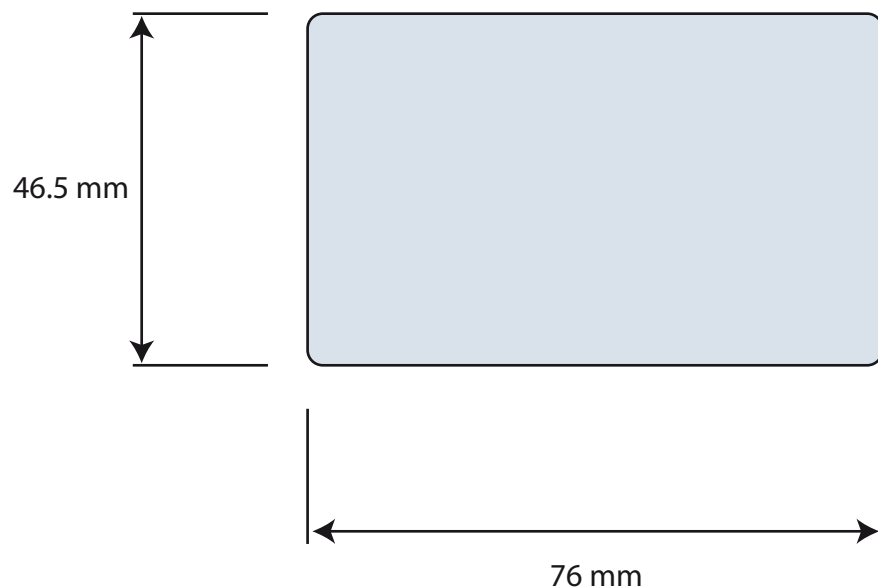

# VHS Face Labels Print Area Specifications

Shaded Area Indicates  
Print Area of label

*Please note, there is no bleed area to this label*

Please ensure that type does not come within 3mm of the edge of the label