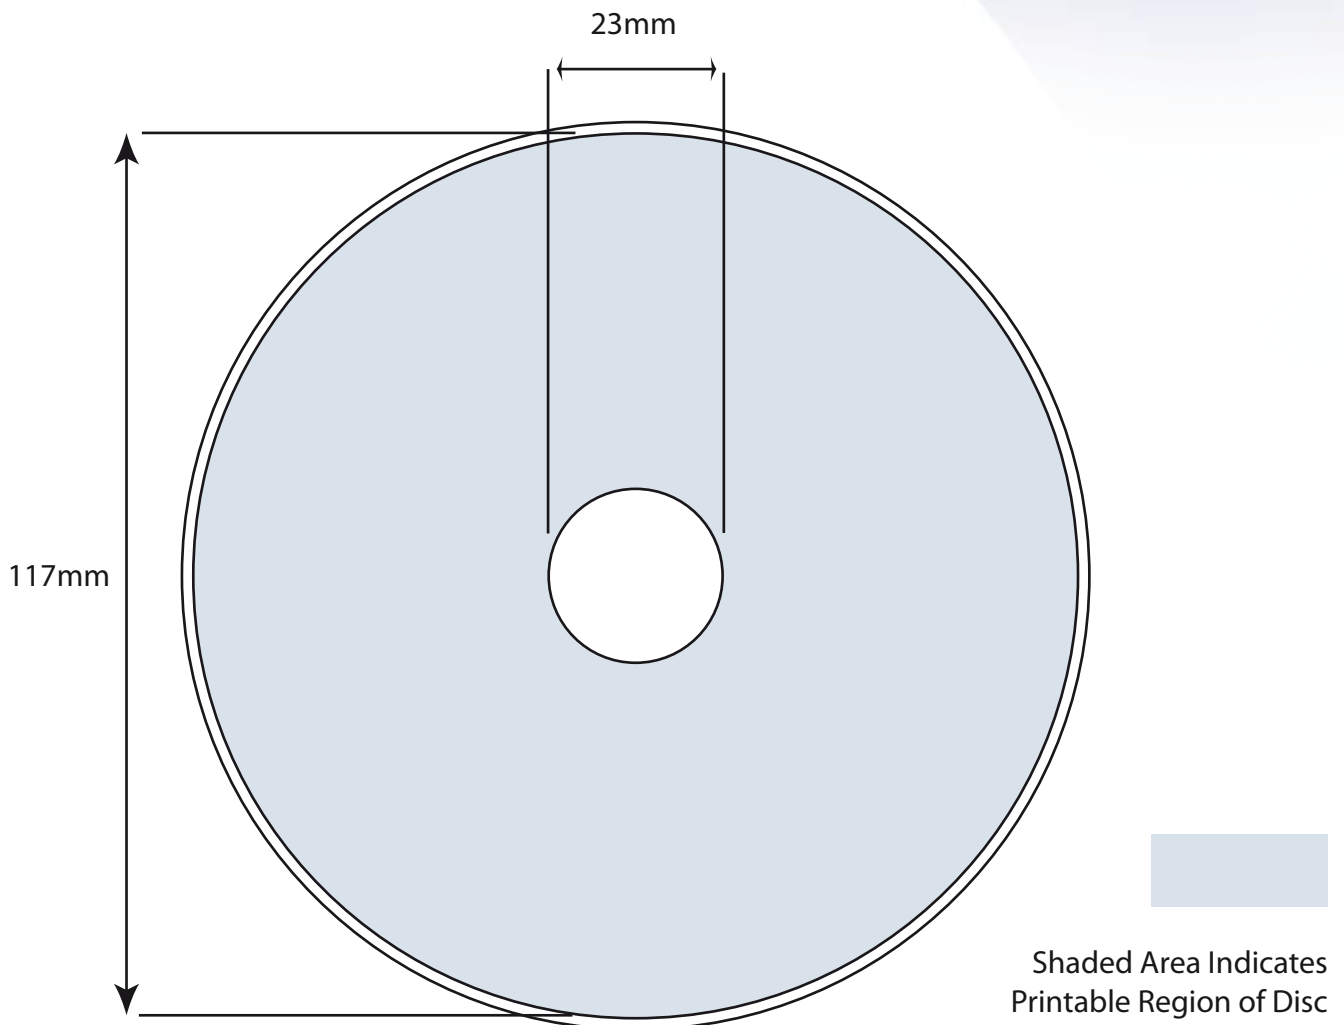

CD-R/DVD-R Print Area Specification

Silk Screen Printing

The position of the circles and registration marks (without dimension information) on this sheet follow the recommended configuration for submitted label film/artwork