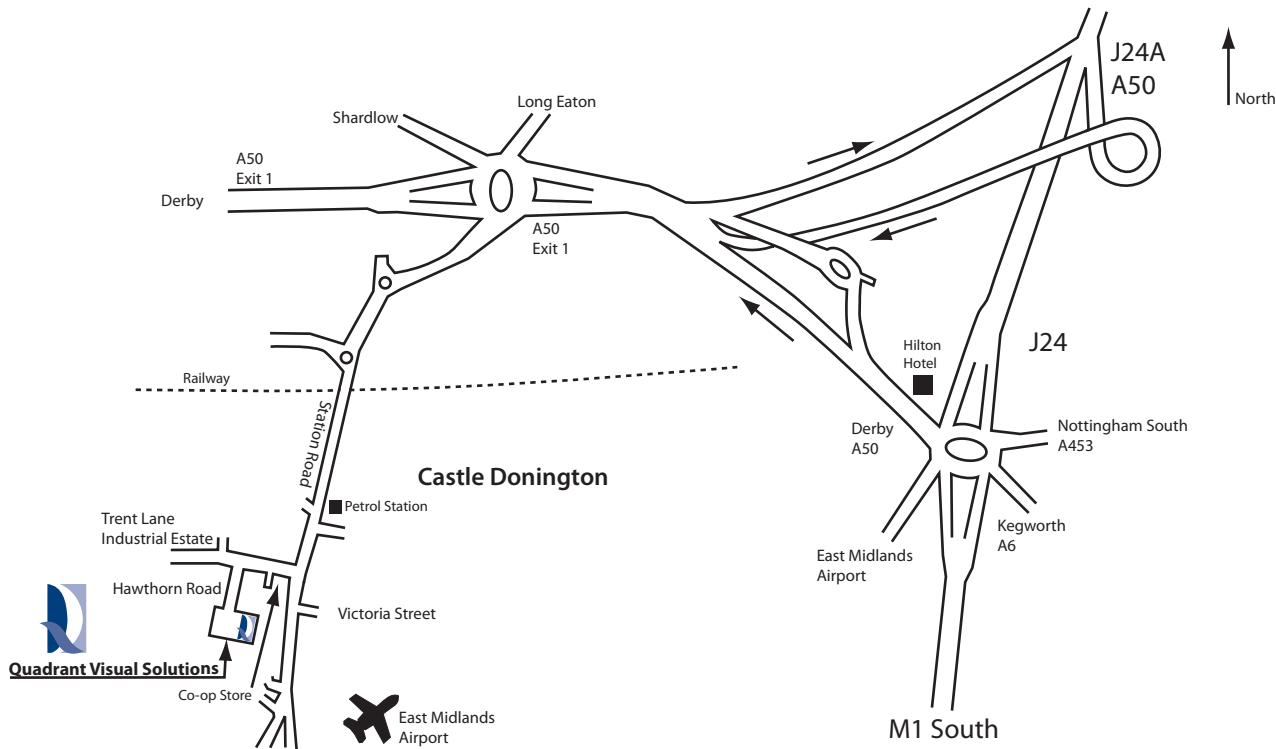

### Directions

#### From the North

Exit M1 at junction 24a, A50 Stoke on Trent. Take 2nd Exit at round-about onto A50 Stoke on Trent. Continue for 0.25 miles and take the first exit sign posted B6540 Long Eaton/ Castle Donington. At round-about take 2nd exit then 1st exit at the next onto Station Road. After garage on the left take the next right passing Co-op supermarket on left into Trent lane. Take 2nd turning on the left into Hawthorn Road. Follow the road into the carpark at the end.

#### From the South

Exit M1 at junction 24 A453/Nottingham South. At the junction take the 2nd exit to A50 Stoke on Trent. Take exit sign posted B6540 Long Eaton/ Castle Donington. At round-about take 2nd exit then 1st exit at the next onto Station Road. After garage on the left take the next right passing Co-op supermarket on left into Trent lane. Take 2nd turning on the left into Hawthorn Road. Follow the road into the carpark at the end.